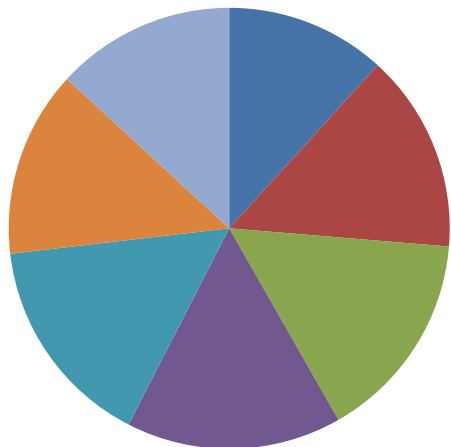

01-28 FEBRUARY CPA : DAY OF THE WEEK

Group	Days of the week per offence	Monday	Tuesday	Wednesday	Thursday	Friday	Saturday	Sunday	TOTAL
TRIO	Residential Robberies (Attempts Included)	Green	Yellow	Green	Yellow	Yellow	Green	Green	
	Business Robberies (Attempts Included)	Green	Green	Green	Yellow	Yellow	Green	Green	
	Hijacking Motor Vehicle (Attempts Included)	Green	Green	Yellow	Yellow	Green	Green	Green	
STREET ROBBERY	Robbery Aggravating (Attempts Included)	Yellow	Yellow	Yellow	Green	Green	Green	Yellow	
	Robbery Aggravating With Other Weapon	Green	Green	Green	Green	Green	Green	Green	
	Common Robbery (Attempts Included)	Yellow	Yellow	Green	Yellow	Green	Green	Yellow	
CONTACT	Assault GBH	Yellow	Green	Yellow	Yellow	Yellow	Orange	Orange	
	Common Assault	Orange	Orange	Yellow	Green	Yellow	Yellow	Orange	
	Malicious Damage to Property	Orange	Orange	Orange	Orange	Orange	Orange	Orange	
PROPERTY	Burglary Business (Attempts Included)	Orange	Yellow	Yellow	Yellow	Yellow	Green	Green	
	Burglary Residential (Attempts Included)	Orange	Orange	Red	Orange	Orange	Red	Yellow	
	Theft of Motor Vehicles and Motorcycles (Attempts Included)	Yellow	Orange	Yellow	Orange	Orange	Orange	Orange	
	Theft out of or from Motor Vehicles (Attempts Included)	Orange	Red	Red	Red	Red	Yellow	Yellow	
TOTAL		Green	Yellow	Red	Red	Red	Green	Green	

- Monday
- Tuesday
- Wednesday
- Thursday
- Friday
- Saturday
- Sunday