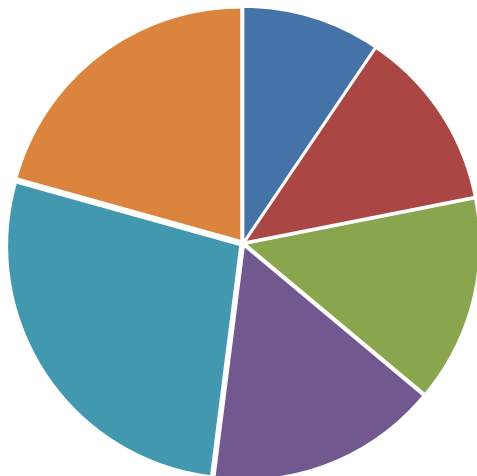

01-28 FEBRUARY CPA : TIME BETWEEN

Group	Priority Offences	00 and 04	04 and 08	08 and 12	12 and 16	16 and 20	20 and 00	TOTAL
TRIO	Residential Robberies (Attempts Included)	Yellow	Green	Light Green	Light Green	Light Green	Yellow	
	Business Robberies (Attempts Included)	Yellow	Green	Light Green	Light Green	Light Green	Light Green	
	Hijacking Motor Vehicle (Attempts Included)	Green	Green	Yellow	Light Green	Light Green	Light Green	
STREET ROBBERY	Robbery Aggravating (Attempts Included)	Light Green	Light Green	Light Green	Light Green	Yellow	Yellow	
	Robbery Aggravating With Other Weapon	Light Green	Light Green	Green	Light Green	Light Green	Light Green	
	Common Robbery (Attempts Included)	Yellow	Light Green	Light Green	Light Green	Yellow	Light Green	
CONTACT	Assault GBH	Yellow	Yellow	Yellow	Yellow	Yellow	Orange	
	Common Assault	Yellow	Yellow	Yellow	Yellow	Yellow	Orange	
	Malicious Damage to Property	Light Green	Yellow	Yellow	Yellow	Orange	Orange	
PROPERTY	Burglary Residential (Attempts Included)	Yellow	Orange	Orange	Orange	Yellow	Orange	
	Burglary Business (Attempts Included)	Yellow	Green	Light Green	Light Green	Orange	Light Green	
	Theft of Motor Vehicles and Motorcycles (Attempts Included)	Light Green	Light Green	Yellow	Light Green	Orange	Orange	
	Theft out of or from Motor Vehicles (Attempts Included)	Light Green	Orange	Orange	Orange	Red	Yellow	
TOTAL		Green	Light Green	Light Green	Yellow	Red	Orange	

- 00 and 04
- 04 and 08
- 08 and 12
- 12 and 16
- 16 and 20
- 20 and 00