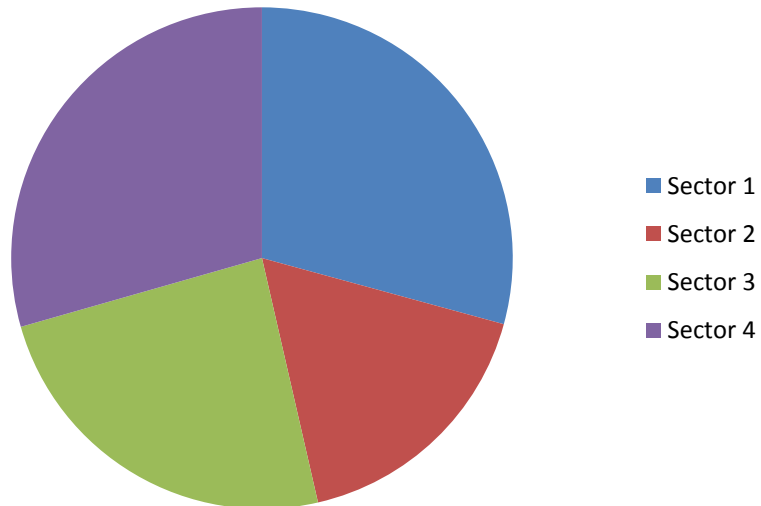

# 01-28 FEBRUARY 2017 CPA: HOT SPOTS: SECTOR

Group	Priority Offences	Sector 1	Sector 2	Sector 3	Sector 4	TOTAL
TRIO	<b>Residential Robberies (Attempts Included)</b>	Yellow	Green	Green	Yellow	
	<b>Business Robberies (Attempts Included)</b>	Green	Green	Green	Yellow	
	<b>Hijacking Motor Vehicle (Attempts Included)</b>	Yellow	Green	Yellow	Green	
STREET ROBBERY	<b>Robbery Aggravating (Attempts Included)</b>	Green	Green	Green	Yellow	
	<b>Robbery Aggravating With Other Weapon</b>	Green	Green	Green	Green	
	<b>Common Robbery (Attempts Included)</b>	Yellow	Green	Green	Yellow	
CONTACT	<b>Assault GBH</b>	Green	Green	Yellow	Orange	
	<b>Common Assault</b>	Yellow	Green	Yellow	Orange	
	<b>Malicious Damage to Property</b>	Orange	Yellow	Orange	Orange	
PROPERTY	<b>Burglary Residential (Attempts Included)</b>	Orange	Orange	Orange	Yellow	
	<b>Burglary Business (Attempts Included)</b>	Yellow	Yellow	Yellow	Green	
	<b>Theft of Motor Vehicles and Motorcycles (Attempts Included)</b>	Orange	Yellow	Yellow	Yellow	
	<b>Theft out of or from Motor Vehicles (Attempts Included)</b>	Red	Orange	Orange	Yellow	
<b>TOTAL</b>		Red	Green	Green	Red	